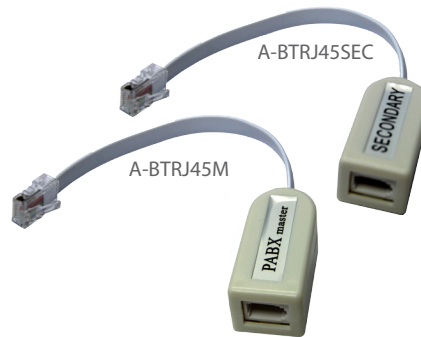

ADSL002

ADSL002-BULK

BT Adapter

MODEL CODE

TYPE

A-BT6

6 Conductor,
Double Adapter

A-BTRJ11F

BT male to RJ-11 socket

A-BTRJ11F

A-BT6

Phone to Modem Adapter Cable

MODEL CODE

LENGTH

C-BTS150

150mm

Used to allow a standard telephone (BT) to connect directly into a modem's phone port (BT socket to RJ11 plug)

BT Master Adapters

MODEL CODE

TYPE

A-BTRJ45M

Master

A-BTRJ45SEC

Secondary

BT modular adapter incorporating BT socket to RJ45 plug

BT Phone Extension Cables

MODEL CODE

LENGTH

C-BT6-2

2M

C-BT6-5

5M