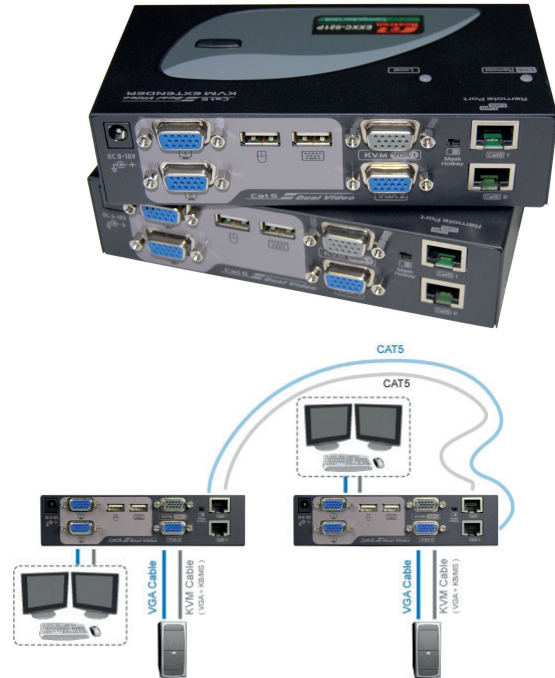

## Dual View Full HD KVM Cat5 Extender

MODEL CODE TYPE

**NEW** EXXC2022C Video & USB Extender

The video extender pair enables you to transmit VGA signals up to 200M (656ft.) away with a resolution of up to 1920 x 1200. Common mode noise suppression circuits transmit superb quality Video signals via CAT5 cables.

### FEATURES

- Connect via Category 5 / 5e / 6 UTP cable
- Dual view function which can split your window
- Remotely locate the keyboard, mouse and monitor up to 200 meters
- High video resolution up to 1920 x 1200 (WUXGA), 1920 x 1080 (Full HD)
- USB console
- Surge protection
- HID standard keys
- Equalizer (sharpness) / gain (brightness) adjustment via hotkeys
- Unique design for convenient RGB skew adjustment via hotkeys
- Dedicated Mask Hotkey function to enable the direct control of cascading
- One console can manage one or two computers locally and remotely
- Compatible with XGA, UXGA, WUXGA system

## Full HD VGA & Audio Cat5 Extender

MODEL CODE TYPE

EXVA220 Full HD video + audio extender kit

Full HD VGA + audio 200M Cat5e extender  
Includes EXVA-220R receiver & EVA-12L transmitter

### FEATURES

- Transmits VGA+audio signals via CAT5 cable up to 300M away or up to 600M with a repeater unit in between
- Supports the maximum resolution up to Full HD 1080p (1920 x 1080)/ WUXGA (1920 x 1200)
- Unique equalizer (sharpness)/gain (brightness) and RGB skew adjustment via built-in jog wheel
- Independently turn ON/OFF the video & audio of local ports respectively (8 levels of fine tuning available for audio volume adjustment)
- EDID copy function
- Automatically detects and indicates source video signal
- LED indication
- Supports surge protection