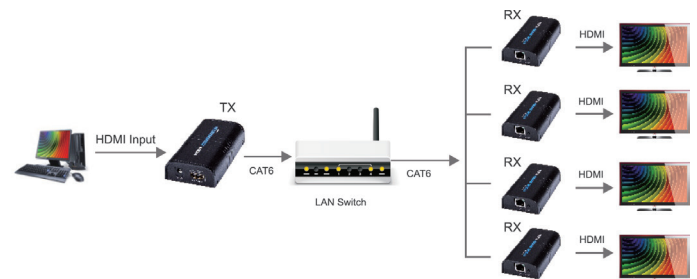

HDMI Cat5E/6 Network Extender Kit

Model Code: HDMIC373

This is the complete solution to solve the image mosaic, color distortion, transmission failure and other problems when HDMI signal long distance transmitted. It's the professional signal transmission system which combines the function of HDMI signal conversion, reception and reduction and designed for high quality HDMI video signal long-range extension of display system project, such as big screen curtain wall advertising project, industrial automatic control, armamentarium, CCTV, multimedia instruction and so on.

Functional Characteristics

- HDMI network extension technology
LENKENG is the first manufacturer that converts HDMI signal to standard network signal to transfer long distance.
- HDMI network distribution technology
The first HDMI extender + splitter function, you can connect 1pcs transmitter + Npcs Receiver
- Support full standard HDMI specification
LKV373 supports all HDMI features including full HD 1080p, deep colour, lip sync and CEC. And the product also supports all high resolution.

Specifications	
Input Port	480i@60Hz 480p@60Hz 576i@50Hz 576p@50Hz 720@50/60Hz 1080i@50/60Hz, 1080p@50/60Hz
Output Port	480p@60Hz, 576@50Hz, 720p@50/60Hz, 1080p@50/60Hz
Video Colour Format Supported	24bit/Deep colour 30bit/deep colour 36 bit
Audio Format Supported	PCM
Transmission Rate Supported	10.2Gbps
Machine Property	Alumina based material+ABS+Crystal Panel
Weight	0.126 Kg
Dimension	10.6 x 5.7 x 2.6cm
Warranty	2 Years