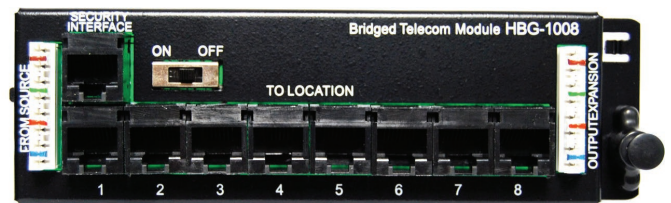

TELCO DISTRIBUTION MODULE

HBG-1008 and HTE-1008

HBG-1008

The Bridged Telecom Module and Telecom Distribution Module provide telephone distribution services throughout the home or office. This module supports the bridged distribution of any combination of up to four telephone lines to eight locations. In addition the slide switch provides line seizure and dial out capability to most security systems.

FEATURES:

- 8 Port Telco module w/RJ31 Security Port
- 2 Port 110 IDC connection
- Includes expansion IDC connection
- 8 Port RJ45 Connectors
- Telepermitted

HTE-1008

The Telco Distribution Module supports the bridged distribution of any combination of 4 or fewer analog telephone lines to 8 locations. It can also be used as an expansion module for extra locations.

FEATURES:

- 8 Port Telco module
- 110 IDC connection
- Includes expansion IDC connection
- Telepermitted