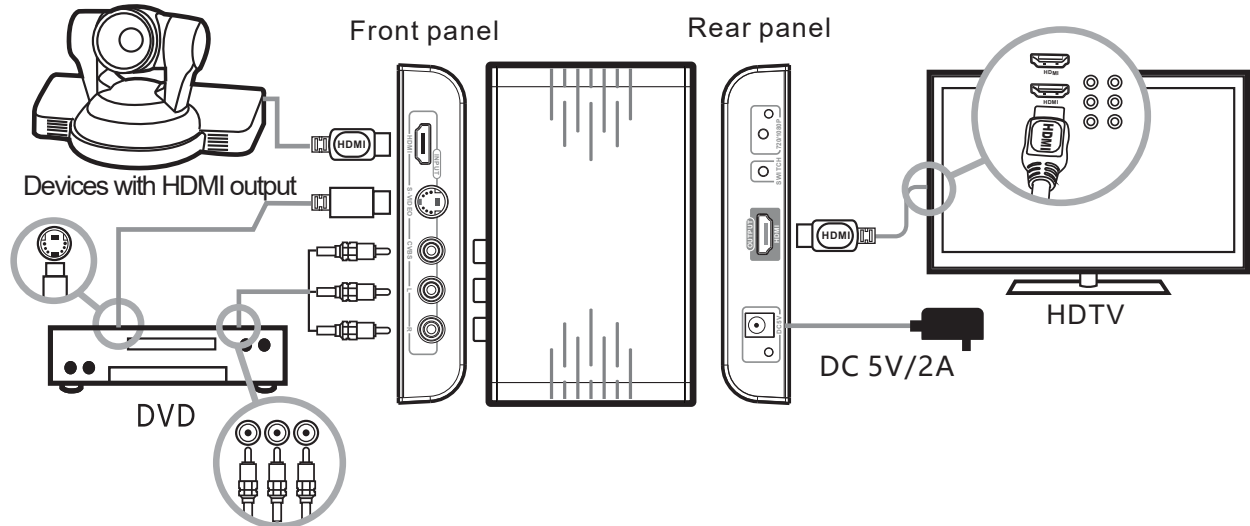

# Composite / S-Video + Stereo Audio to HDMI 1080P Converter

Model Code: LKV363A

AV/S-VIDEO to HDMI converter converts CVBS/S-Video and Audio(L/R) to HDMI. Which improves output to the picture and audio quality by using Color Eye technology. Lenkeng Color Eye technology will choose best colour solution from hundreds of thousands of different colours which makes for a more vivid picture.

### Features:

- Lenkeng Colour Eye
- Supports HDMI/ RCA/ S/ S-VIDEO
- 4:3/ 16:9 Arbitrary Output
- HDMI 3D output
- Customized boot screen

### Specifications

HDMI input resolution supported	480i@60Hz, 480p@60Hz, 576i@50Hz, 576p@50Hz, 720p@50/60Hz, 1080i@50/60Hz, 1080p@50/60Hz
HDMI graphics card input resolution supported	640x480@60Hz, 800x600@60Hz, 1024x768@60Hz, 1280x720@60Hz, 1280x768@60Hz, 1280x1024@60Hz, 1360x768@60Hz, 1366x768@60Hz, 1400x1050@60Hz, 1440x900@60Hz, 1680x1050@60Hz, 1920x1080@60Hz
CVBS input	Detect NTSC/PAL automatically: 1.0Vp-p Impedance: 75Ω
S-Video input	Detect NTSC/PAL automatically Y:1.0Vp-p Impedance75Ω, C:0.6Vp-p Impedance: 75Ω
HDMI DDC signal	5Vp-p(TTL)
HDMI TMDS signal	0.5-1.0Vp-p
HDMI output Signal	720P@50/60Hz, 1080P@50/60Hz
Power Consumption	3.5W
Power supply	DC5V/2A
Dimension	129x85x25.5mm