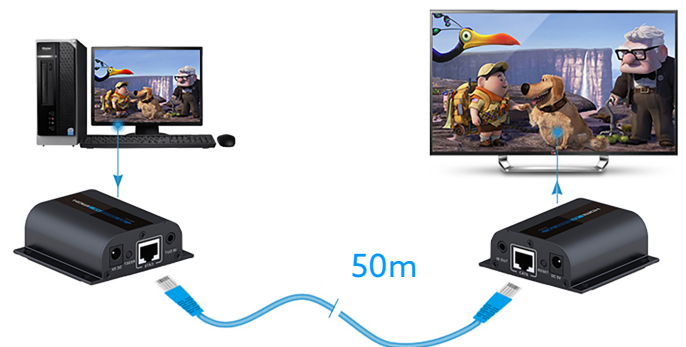

# HDMI & IR Extender Kit

Model Code: LKV372A

LKV372A HDMI extender is an HDMI network extender transmits HDMI 1080p AV signal up to 50m with Cat6 or higher level cables. It overcomes HDMI signal transmission distance limit to make projects more stable and save cost to a large extent.

## Specifications

Power Supply	DC 5V 1A
Resolutions Supported	480i@60Hz, 480p@60Hz, 576i@50Hz, 576p50Hz, 720p@50/60Hz, 1080i@50/60Hz, 1080p@50/60Hz
Network Cable	Low resistance and consumption oxygen-free copper core (CAT6, CAT6A, CAT7)
Transmission Length	Transmit length more than 50m by CAT6 cable or higher level cable
Power Consumption	TX: <2W; RX: <2W
Product Dimension (L x W x H)	66 x 56 x 22mm
Warranty	2 Years