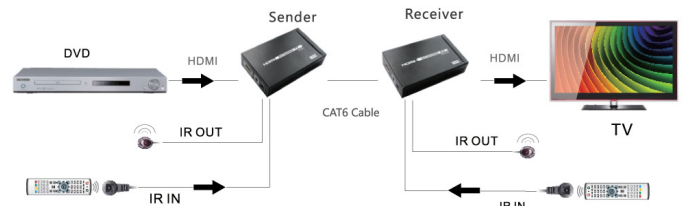

HDBaseT HDMI Extender

Model Code: LKV375-100

This HDBaseT single network cable extender transmits HDMI signal up to 100 meters over cat6 fluently and clearly. It is lossless in signal and supports 3D, 24bits deep colour, 4Kx2K, CEC and HDCP.

Features:

- Apply HDBaseT extend technology
- Uncompressed HDMI video signal
- Support full HD 1080P@60Hz, 3d, 4Kx2K
- Extend 1080p signal over Cat6a up to 100 meters
- Support bi-directional IR pass back
- Support HDCP ,CEC, 24 deep colour
- Support uncompressed LPCM audio and compressed DTS-HD, Dolby True HD
- Needs 12V power input for both transmitter and receiver (supplied in box)

Specifications

HDMI Signal	4K2K, compatible with HDCP, Support CEC and 24bits deep colour		
Resolutions Supported	480i/480P/576i/576P/720P/1080i/1080P/3D/4Kx2K		
Audio	LPCM, DTS Digital, Dolby Digital		
Network Cable	Cat5e, Cat6, Cat6A, Cat7		
Transmission Length	Cat5e/Cat6	100M	Up to 1080p@60Hz 36bpp
		70M	1080p@60Hz 48bpp, 1080p@60Hz
	Cat6A/Cat7	100M	3D, 4Kx2K 30Hz
Infrared Back	Support 20~60kHz wide frequency devices and Bi-directional IR transmission		
Power Supply	12V/2A DC x2pcs		
Power Consumption	8W		
Product Dimension (LxWxH)	98.5 x 66.5 x 23mm		
Enclosure Material	Metal		
Weight	TX: 79g, RX: 107g		
Colour	Black		