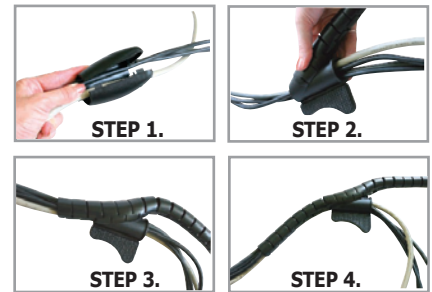

*Black Colour UV resistant

20M Roll of Velcro

MODEL CODE	TYPE
CAB2020V	20mm x 20M

Dual sided, hook and loop velcro roll in Black colour

Cable Clip

MODEL CODE	TYPE
CABC01	Bags of 100 pcs

Width 6mm, Height 9mm, Internal height 6.6mm

Easy Wrap - Cable Bundling Solution

A unique solution to a messy problem. Easy Wrap zips over a bundle of cables, creating a quick and easy bundling solution. It is much quicker and easier to apply than traditional solutions such as spiral binding and loom tube. Easy Wrap is sold in handy merchandising packets, with an applicator tool in each packet.

FEATURES

- Suitable for all cable bundling solutions
- Wraps around cables for a secure closure
- Quick and easy to fasten cables securely
- Adjustable and reusable
- Won't pinch or damage cables
- No sharp edges