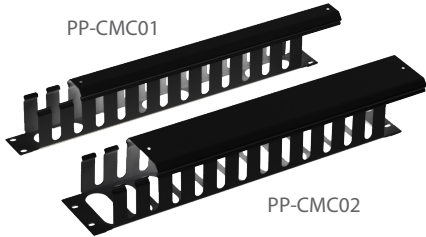

Finger Cable Management Bar

MODEL CODE	TYPE
------------	------

PP-CMC01	1RU
PP-CMC02	2RU

19" metal Cable Management Bar with cap  
Black colour

19" Cable Management Bar

MODEL CODE	TYPE
------------	------

PP-CM001	1RU
PP-CM020	2RU

Vertical Cable Management

MODEL CODE	DIMENSIONS
------------	------------

RAVCM-40	40 x 70mm
RAVCM-70	70 x 70mm

Vertical cabinet cable management  
accessory 1U. Black colour

19" Blanking Panel

MODEL CODE	DIMENSIONS
------------	------------

RABP-1RU	1RU
RABP-2RU	2RU
RABP-4RU	4RU

Black colour

Brush Panel

MODEL CODE	TYPE
------------	------

RABBP-1RU	1RU
-----------	-----

1RU 19" Brush cable management bar  
Black colour

Brush Panel - SR Series

MODEL CODE	TYPE
------------	------

RABCE	Cabinet cable entry
-------	---------------------

Brush panel for SR Series cabinets cable  
entry. Black colour

Cabinet Plinth - SR Series