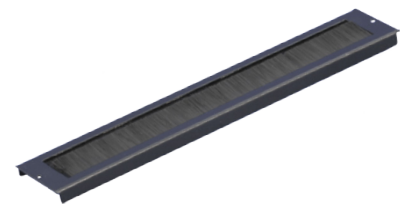

Finger Cable Management Bar

MODEL CODE	TYPE
------------	------

PP-CMC01	1RU
PP-CMC02	2RU

19" metal Cable Management Bar with cap  
Black colour

19" Cable Management Bar

MODEL CODE	TYPE
------------	------

PP-CM001	1RU
PP-CM020	2RU

Vertical Cable Management

MODEL CODE	DIMENSIONS
------------	------------

RAVCM-40	40 x 70mm
RAVCM-70	70 x 70mm

Vertical cabinet cable management  
accessory 1U. Black colour

19" Blanking Panel

MODEL CODE	DIMENSIONS
------------	------------

RABP-1RU	1RU
RABP-2RU	2RU
RABP-4RU	4RU

Black colour

Brush Panel

MODEL CODE	TYPE
------------	------

RABBP-1RU	1RU
-----------	-----

1RU 19" Brush cable management bar  
Black colour

Brush Panel - SR Series

MODEL CODE	TYPE
------------	------

RABCE	Cabinet cable entry
-------	---------------------

Brush panel for SR Series cabinets cable  
entry. Black colour

Cabinet Plinth - SR Series