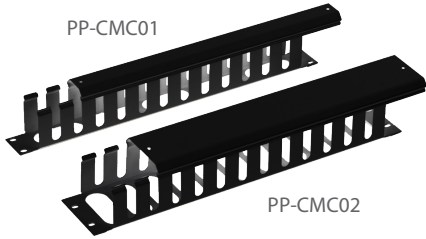

Finger Cable Management Bar

MODEL CODE	TYPE
------------	------

PP-CMC01	1RU
PP-CMC02	2RU

19" metal Cable Management Bar with cap  
Black colour

19" Cable Management Bar

MODEL CODE	TYPE
------------	------

PP-CM001	1RU
PP-CM020	2RU

Vertical Cable Management

MODEL CODE	DIMENSIONS
------------	------------

RAVCM-40	40 x 70mm
RAVCM-70	70 x 70mm

Vertical cabinet cable management  
accessory 1U. Black colour

19" Blanking Panel

MODEL CODE	DIMENSIONS
------------	------------

RABP-1RU	1RU
RABP-2RU	2RU
RABP-4RU	4RU

Black colour

Brush Panel

MODEL CODE	TYPE
------------	------

RABBP-1RU	1RU
-----------	-----

1RU 19" Brush cable management bar  
Black colour

Brush Panel - SR Series

MODEL CODE	TYPE
------------	------

RABCE	Cabinet cable entry
-------	---------------------

Brush panel for SR Series cabinets cable  
entry. Black colour

Cabinet Plinth - SR Series