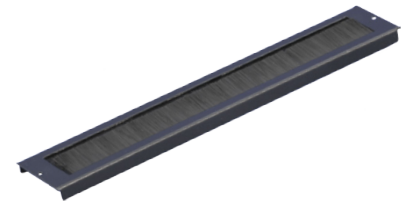

Finger Cable Management Bar

MODEL CODE	TYPE
------------	------

PP-CMC01	1RU
PP-CMC02	2RU

19" metal Cable Management Bar with cap  
Black colour

19" Cable Management Bar

MODEL CODE	TYPE
------------	------

PP-CM001	1RU
PP-CM020	2RU

Vertical Cable Management

MODEL CODE	DIMENSIONS
------------	------------

RAVCM-40	40 x 70mm
RAVCM-70	70 x 70mm

Vertical cabinet cable management  
accessory 1U. Black colour

19" Blanking Panel

MODEL CODE	DIMENSIONS
------------	------------

RABP-1RU	1RU
RABP-2RU	2RU
RABP-4RU	4RU

Black colour

Brush Panel

MODEL CODE	TYPE
------------	------

RABBP-1RU	1RU
-----------	-----

1RU 19" Brush cable management bar  
Black colour

Brush Panel - SR Series

MODEL CODE	TYPE
------------	------

RABCE	Cabinet cable entry
-------	---------------------

Brush panel for SR Series cabinets cable  
entry. Black colour

Cabinet Plinth - SR Series