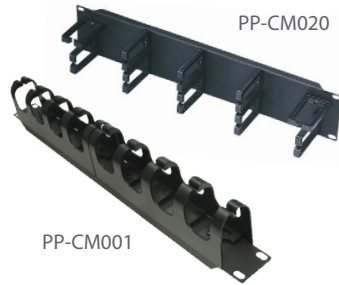

Finger Cable Management Bar

MODEL CODE	TYPE
------------	------

PP-CMC01	1RU
PP-CMC02	2RU

19" metal Cable Management Bar with cap  
Black colour

19" Cable Management Bar

MODEL CODE	TYPE
------------	------

PP-CM001	1RU
PP-CM020	2RU

Vertical Cable Management

MODEL CODE	DIMENSIONS
------------	------------

RAVCM-40	40 x 70mm
RAVCM-70	70 x 70mm

Vertical cabinet cable management  
accessory 1U. Black colour

19" Blanking Panel

MODEL CODE	DIMENSIONS
------------	------------

RABP-1RU	1RU
RABP-2RU	2RU
RABP-4RU	4RU

Black colour

Brush Panel

MODEL CODE	TYPE
------------	------

RABBP-1RU	1RU
-----------	-----

1RU 19" Brush cable management bar  
Black colour

Brush Panel - SR Series

MODEL CODE	TYPE
------------	------

RABCE	Cabinet cable entry
-------	---------------------

Brush panel for SR Series cabinets cable  
entry. Black colour

Cabinet Plinth - SR Series