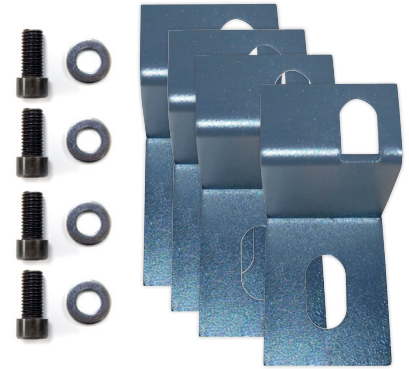

Castor Wheel

MODEL CODE

RACW

Castor wheel for cabinets without brake

Castor Wheels

MODEL CODE TYPE

RACW-RSR 4 piece set, SR Series
RACW-RST 4 piece set, ST Series

Includes 2 wheels with brakes and 2 without

Bolt Down Kit - SR Series

MODEL CODE TYPE

RABDK 4 piece set

Power Rail Brackets

MODEL CODE

RAPRB

Vertical power rail brackets (sold as a pair)
Includes 4x M5 self tap screws & 4 sets of cage nuts

Cabinet Fan Dust Filter

MODEL CODE

RAFILTER

Fan dust filter for server cabinets

Cabinet Fan

MODEL CODE DIMENSIONS

RAFAN 120 x 120mm

Replacement fan for cabinets & racks

Energy Saving Tube

MODEL CODE

RAEST

8w energy saving tube supplied with
2M figure 8 power cord

Cabinet Spare Keys

MODEL CODE TYPE

NEW RKWM001 Wall Mount Cabinet
NEW RKSC001 Server Cabinet
Front Door

Spare key for cabinet front door, side panels
& non-clasp backmount