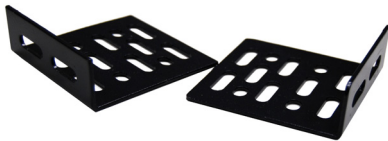

Castor Wheel

MODEL CODE

RACW

Castor wheel for cabinets without brake

Castor Wheels

MODEL CODE TYPE

RACW-RSR 4 piece set, SR Series
RACW-RST 4 piece set, ST Series

Includes 2 wheels with brakes and 2 without

Bolt Down Kit - SR Series

MODEL CODE TYPE

RABDK 4 piece set

Power Rail Brackets

MODEL CODE

RAPRB

Vertical power rail brackets (sold as a pair)
Includes 4x M5 self tap screws & 4 sets of cage nuts

Cabinet Fan Dust Filter

MODEL CODE

RAFILTER

Fan dust filter for server cabinets

Cabinet Fan

MODEL CODE DIMENSIONS

RAFAN 120 x 120mm

Replacement fan for cabinets & racks

Energy Saving Tube

MODEL CODE

RAEST

8w energy saving tube supplied with
2M figure 8 power cord

Cabinet Spare Keys

MODEL CODE TYPE

NEW RKWM001 Wall Mount Cabinet
NEW RKSC001 Server Cabinet
Front Door

Spare key for cabinet front door, side panels
& non-clasp backmount