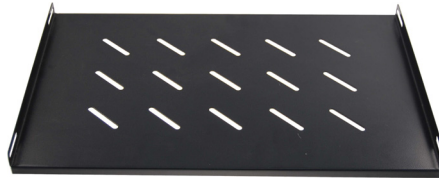

Fixed shelf w/ mounting ear

MODEL CODE	DIMENSIONS
RAFSM-350	350mm x 600mm
RAFSM-550	550mm x 800mm
RAFSM-650	650mm x 900mm
RAFSM-710	710mm x 1000mm

Fixed shelf w/ mounting ear

19" Fixed Shelves

MODEL CODE	DIMENSIONS
RAFS-280	600 x 280mm
RAFS-600	600 x 600mm
RAFS-700	600 x 700mm
RAFS-800	600 x 800mm
RAFS-900	600 x 900mm
RAFS-1000	600 x 1000mm

19" Sliding Shelf

MODEL CODE	DEPTH
RASS-400	300mm Deep (to fit 600 & 800mm Deep Cabinet)
RASS-500	300mm Deep (to fit 900 Deep Cabinet)
RASS-600	300mm Deep (to fit 1000mm Deep Cabinet)

19" Cantilever Shelf

MODEL CODE	TYPE
RACS-300	1RU, 315mm Deep
RACS-400	1RU, 415mm Deep
RACS2-400	2RU, 415mm Deep

Finger Cable Management Bar

MODEL CODE	TYPE
PP-CMC01	1U
PP-CMC02	2U

Cable Management w/ Cap, Black

19" Cable Management Bar

MODEL CODE	TYPE
PP-CM001	1 RU
PP-CM020	2 RU

The Cable Management Bar accompanies any 19" rack patch panel to elevate and organise cabling

19" Cable Support Bar

MODEL CODE	TYPE
PP-CSB	1 RU

The Cable Support Bar accompanies any 19" rack patch panel to elevate and organise cabling