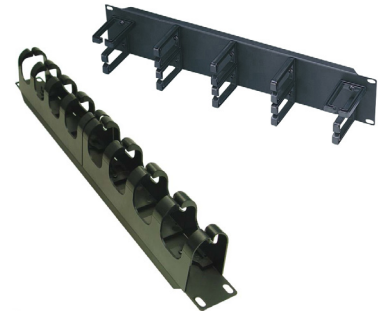

Fixed shelf w/ mounting ear

MODEL CODE	DIMENSIONS
RAFSM-350	350mm x 600mm
RAFSM-550	550mm x 800mm
RAFSM-650	650mm x 900mm
RAFSM-710	710mm x 1000mm

Fixed shelf w/ mounting ear

19" Fixed Shelves

MODEL CODE	DIMENSIONS
RAFS-280	600 x 280mm
RAFS-600	600 x 600mm
RAFS-700	600 x 700mm
RAFS-800	600 x 800mm
RAFS-900	600 x 900mm
RAFS-1000	600 x 1000mm

19" Sliding Shelf

MODEL CODE	DEPTH
RASS-400	300mm Deep (to fit 600 & 800mm Deep Cabinet)
RASS-500	300mm Deep (to fit 900 Deep Cabinet)
RASS-600	300mm Deep (to fit 1000mm Deep Cabinet)

19" Cantilever Shelf

MODEL CODE	TYPE
RACS-300	1RU, 315mm Deep
RACS-400	1RU, 415mm Deep
RACS2-400	2RU, 415mm Deep

Finger Cable Management Bar

MODEL CODE	TYPE
PP-CMC01	1U
PP-CMC02	2U

Cable Management w/ Cap, Black

19" Cable Management Bar

MODEL CODE	TYPE
PP-CM001	1 RU
PP-CM020	2 RU

The Cable Management Bar accompanies any 19" rack patch panel to elevate and organise cabling

19" Cable Support Bar

MODEL CODE	TYPE
PP-CSB	1 RU

The Cable Support Bar accompanies any 19" rack patch panel to elevate and organise cabling