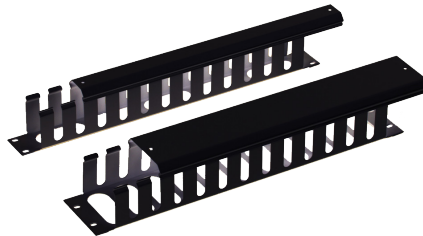

Fixed shelf w/ mounting ear

MODEL CODE	DIMENSIONS
RAFSM-350	350mm x 600mm
RAFSM-550	550mm x 800mm
RAFSM-650	650mm x 900mm
RAFSM-710	710mm x 1000mm

Fixed shelf w/ mounting ear

19" Fixed Shelves

MODEL CODE	DIMENSIONS
RAFS-280	600 x 280mm
RAFS-600	600 x 600mm
RAFS-700	600 x 700mm
RAFS-800	600 x 800mm
RAFS-900	600 x 900mm
RAFS-1000	600 x 1000mm

19" Sliding Shelf

MODEL CODE	DEPTH
RASS-400	300mm Deep (to fit 600 & 800mm Deep Cabinet)
RASS-500	300mm Deep (to fit 900 Deep Cabinet)
RASS-600	300mm Deep (to fit 1000mm Deep Cabinet)

19" Cantilever Shelf

MODEL CODE	TYPE
RACS-300	1RU, 315mm Deep
RACS-400	1RU, 415mm Deep
RACS2-400	2RU, 415mm Deep

Finger Cable Management Bar

MODEL CODE	TYPE
PP-CMC01	1U
PP-CMC02	2U

Cable Management w/ Cap, Black

19" Cable Management Bar

MODEL CODE	TYPE
PP-CM001	1 RU
PP-CM020	2 RU

The Cable Management Bar accompanies any 19" rack patch panel to elevate and organise cabling

19" Cable Support Bar

MODEL CODE	TYPE
PP-CSB	1 RU

The Cable Support Bar accompanies any 19" rack patch panel to elevate and organise cabling