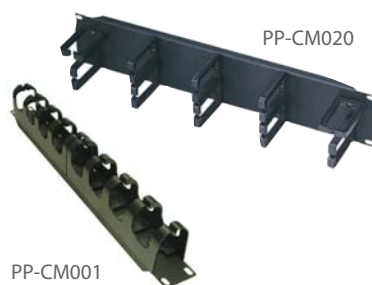

3 piece Cage Nuts are used to mount equipment in square-holed 19-inch racks

Cat6 Shielded Patch Panel

MODEL CODE	PORTS
------------	-------

NEW PP-C6S-24 24 Port

24 Port Cat6 Shielded Patch Panel 19". T568A & T568B Wiring. 1RU. 110 termination

Unloaded Patch Panel

MODEL CODE	PORTS
------------	-------

PP-UK-12 12 Port
PP-UK-16 16 Port
PP-UK-24 24 Port
PP-UK-24RM 24 Port w/rear cable management bar

Unloaded Patch Panel Keystone inserts. 1RU, black colour

Requires slimline keystone jacks: FP-C5E-001, FP-006-007, FP-C6-008, FP-C6-GREEN

Finger Cable Management Bar

MODEL CODE	TYPE
------------	------

PP-CMC01	1RU
PP-CMC02	2RU

Metal Finger Cable Management Bar, with protective cap. Black colour

19" Cable Management Bar

MODEL CODE	TYPE
------------	------

PP-CM001	1RU
PP-CM020	2RU

19" Cable Management Bar accompanies any 19" rack patch panel to neatly route patch cords between patch panels

19" Rear Cable Support Bar